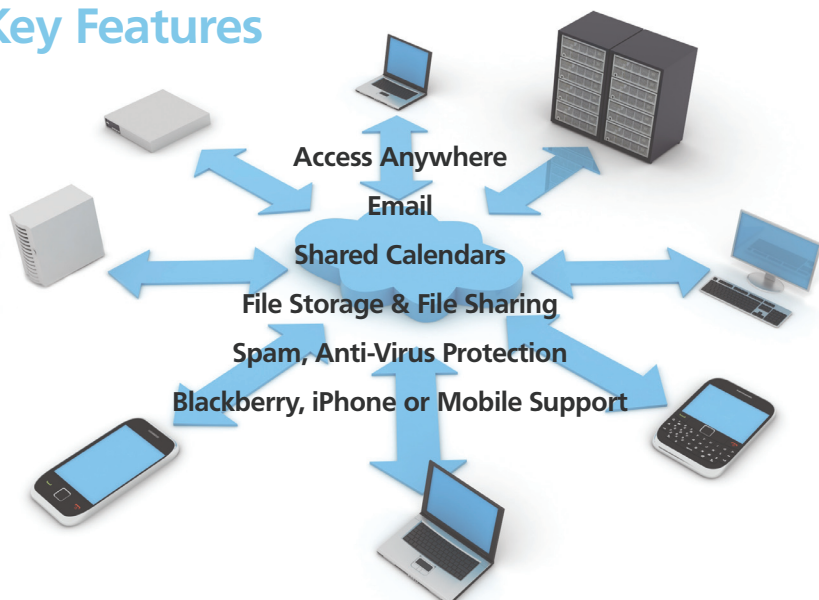

Key Features

" The AlphaCloud hosted application approach made a lot more sense than installing applications locally and having to worry about keeping them secure and safe." To be able to view and work on your data from any location with the very same look and feel was very attractive to us.

**Frank Dowling, Managing Director,
Aviation Corporate Services Limited**

Benefits

Cost Effective

By using Alpha CC's **AlphaCloud** on your local applications, you can reduce, if not eliminate your capital expenditure plans.

Green I.T.

By removing the requirement for servers locally, you can significantly reduce your companies I.T. carbon footprint and save on power costs at the same time.

High Performance

By leveraging virtualisation technology and thin client solutions, Alpha CC can deliver your applications to users, even over low bandwidth connections.

Scalable

The **AlphaCloud** service changes as your business changes. If staff numbers are expanding or contracting, you only pay for what you use.

Managed Service

The **AlphaCloud** environment is constantly monitored 24/7 and proactively managed. All security, patching and upgrades are taken care of as part of the service.

For a demo please contact us on
01 286 1800 / info@alphacloud.ie
www.alphacloud.ie